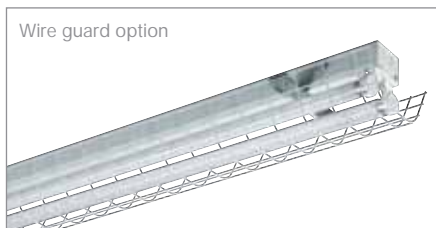

Wire guards and Rack reflectors available on request

Recessed Modulay

- Strong, fully enclosed body, reducing light spill into void
- One luminaire fits 15mm & 24mm exposed "T" ceiling systems
- Choice of 65° - 1000 cd/m² louvre and TPb or TPa (Fire Retardant) prismatic panels
- Part L compliant when using high frequency control gear & triphosphor lamps
- Fully integral emergency versions
- Supplied less lamp